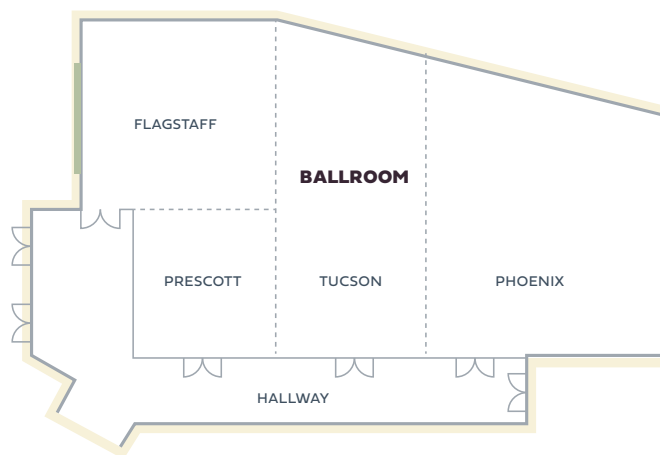

**POCO DIABLO
RESORT**
SEDONA

inspired events

START HERE

VENUE HIGHLIGHTS

8,500 square feet of flexible indoor/outdoor event space

Most venues feature stunning red rock views

Breathtaking outdoor settings include the Vista Patio, Willows Terrace, and Serenity Lawn

venue	sq. ft.	size	ceiling	theater	class-room	banquet	reception
Ballroom	3300'	40' X 70'	13'	300	140	200	200
Flagstaff	616'	22' x 28'	13'	40	30	30	30
Prescott	400'	20' x 20'	13'	30	25	20	20
Phoenix	1,200'	30' x 40'	13'	120	60	60	60
Tucson	800'	20' x 20'	13'	80	40	40	40
Cottonwood	850'	30' x 30'	9' 10"	60	50	50	50
Sedona	450'	17' x 35'	10'	50	30	30	25
Hospitality Suite	760	33' x 23'	10'	—	—	—	—
Vista Patio	1200'	30' x 40'	12'	—	—	110	125
Willows Terrace	1925'	35' x 55'	—	—	—	80	150